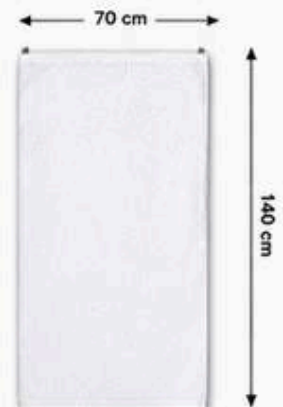

- ✓ Quick moisture absorption
- ✓ Fast drying
- ✓ Keeps you fresh & dry
- ✓ Perfect for all seasons

AVAILABLE SIZES

	70 x 140 cm (Bath Sheet)
	60 x 120 cm (Large Bath Towel)
	50 x 100 cm (Standard Bath Towel)
	40 x 80 cm (Medium Bath Towel)