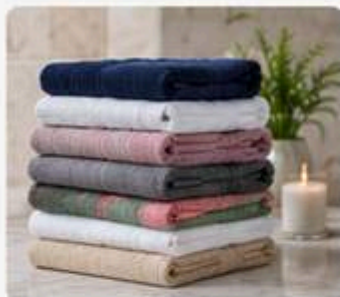

PREMIUM
QUALITY
Assured

INTERNATIONAL
STANDARDS
Followed

EXPERT TEAM
YOU CAN
TRUST

SUSTAINABLE
& ETHICAL
PRACTICES

ON-TIME
DELIVERY
EVERY TIME