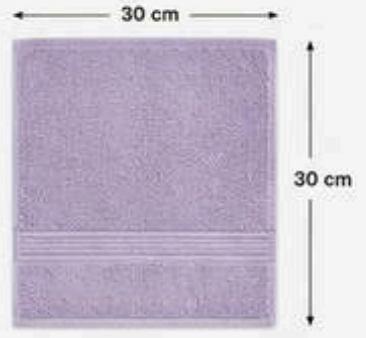

AVAILABLE SIZES

40 x 60 cm
(Hand Towel)

30 x 30 cm
(Face Towel / Wash Cloth)

Customized Size
(Available)

BEAUTIFUL COLORS FOR EVERY MOOD

A wide range of colors to suit every taste and interior.

PERFECT FOR MULTIPLE USES